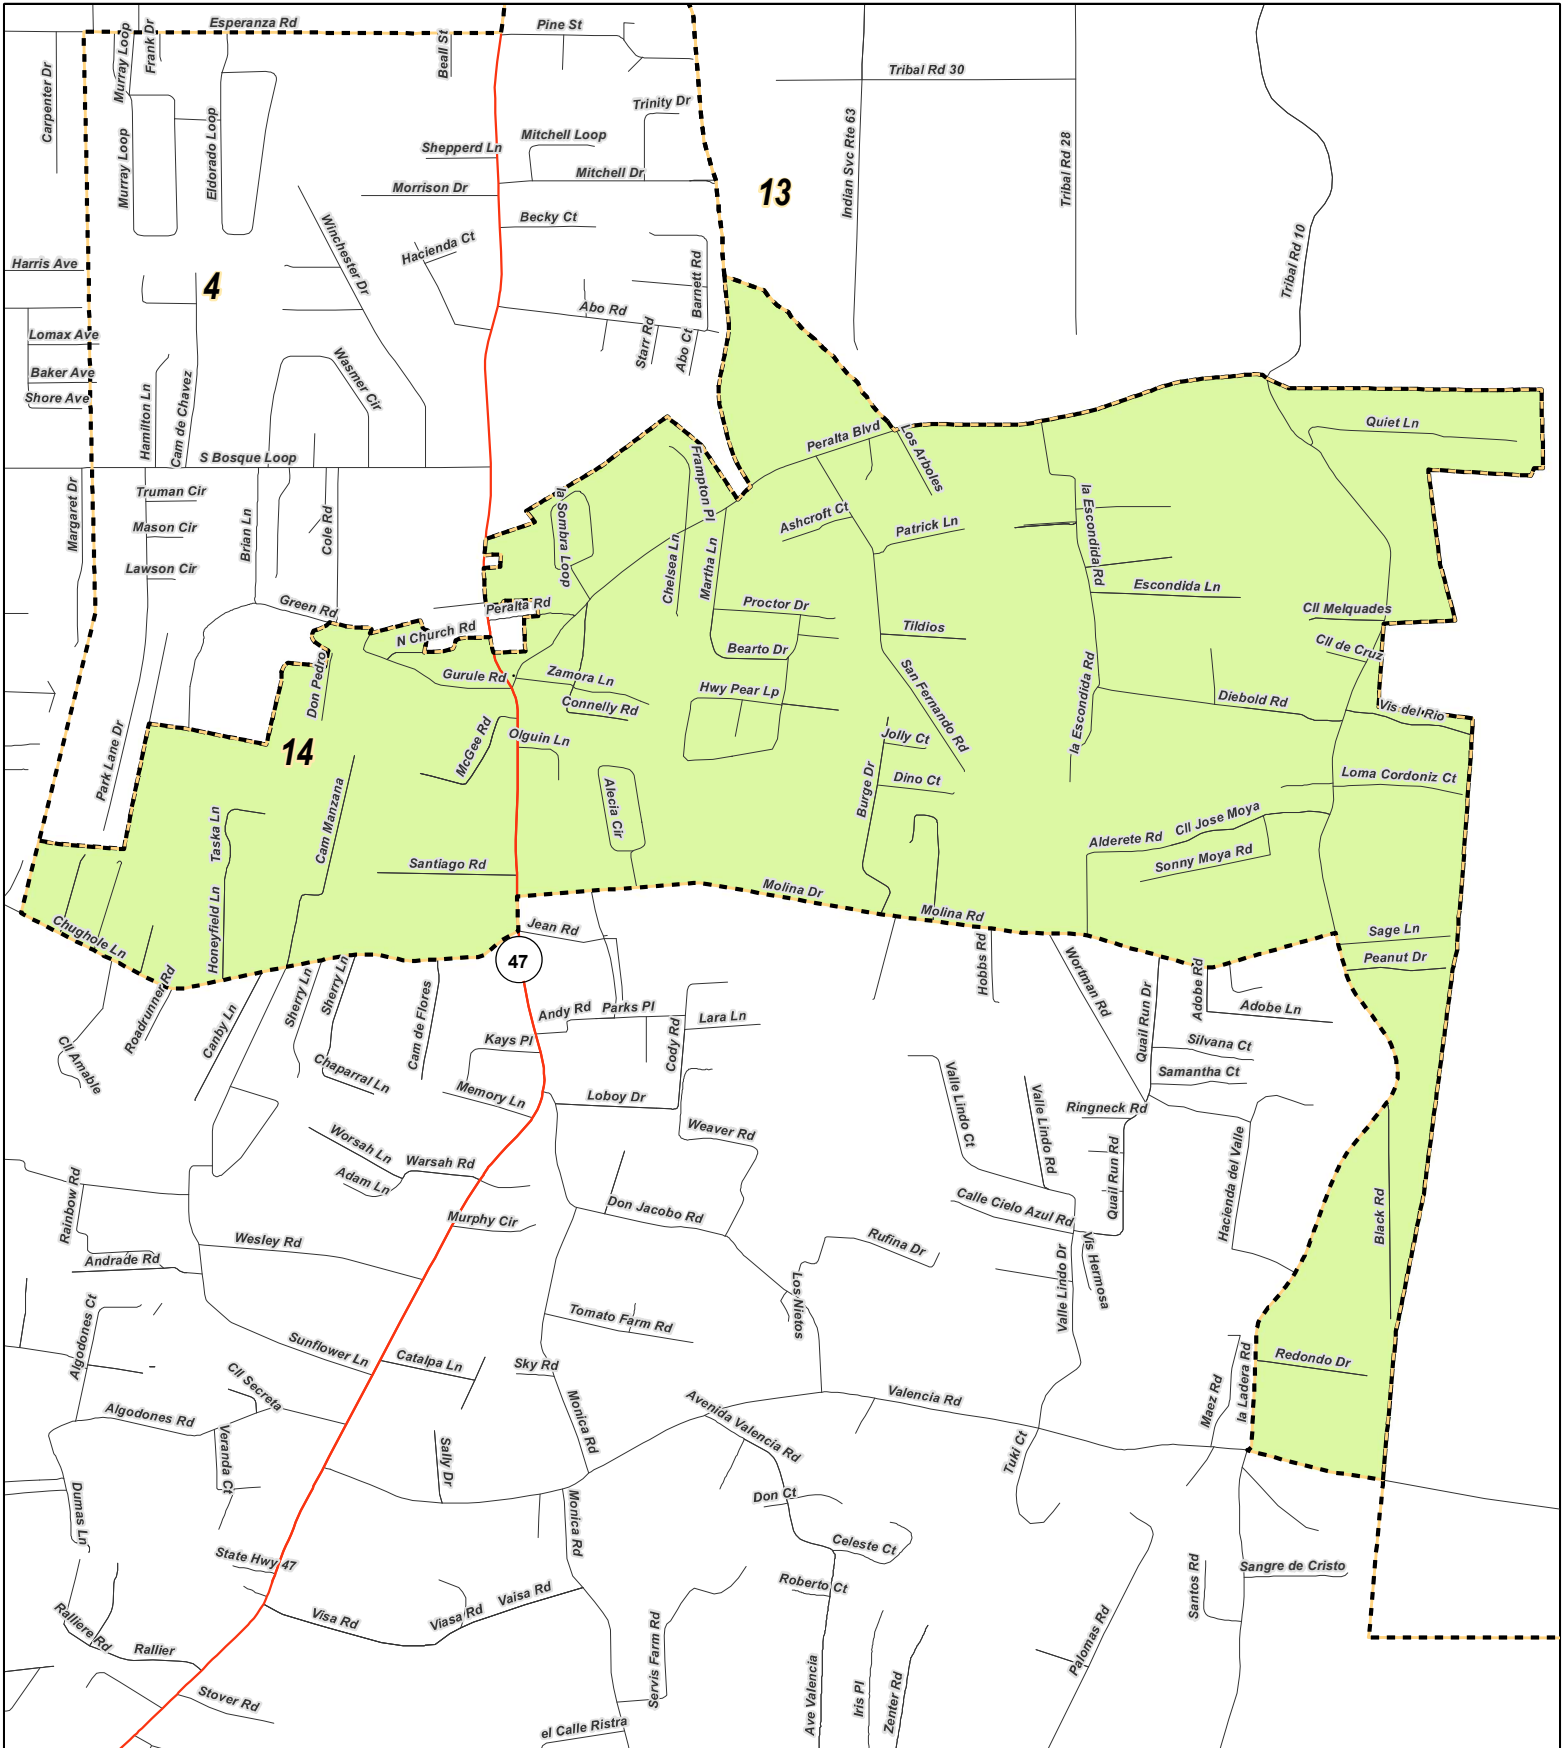

Valencia County

Precinct 14

LEGEND Created: May 13, 2011

Interstate	Railroad	Lakes / Ponds
US Highway	Powerline	Streams
State Highway	Pipeline	Rivers
Major Roads	Precincts	

Research & Polling, Inc. distributes this map assuming no liability for any errors, omissions, or inaccuracies in the information provided regardless of the cause in reliance upon any maps.