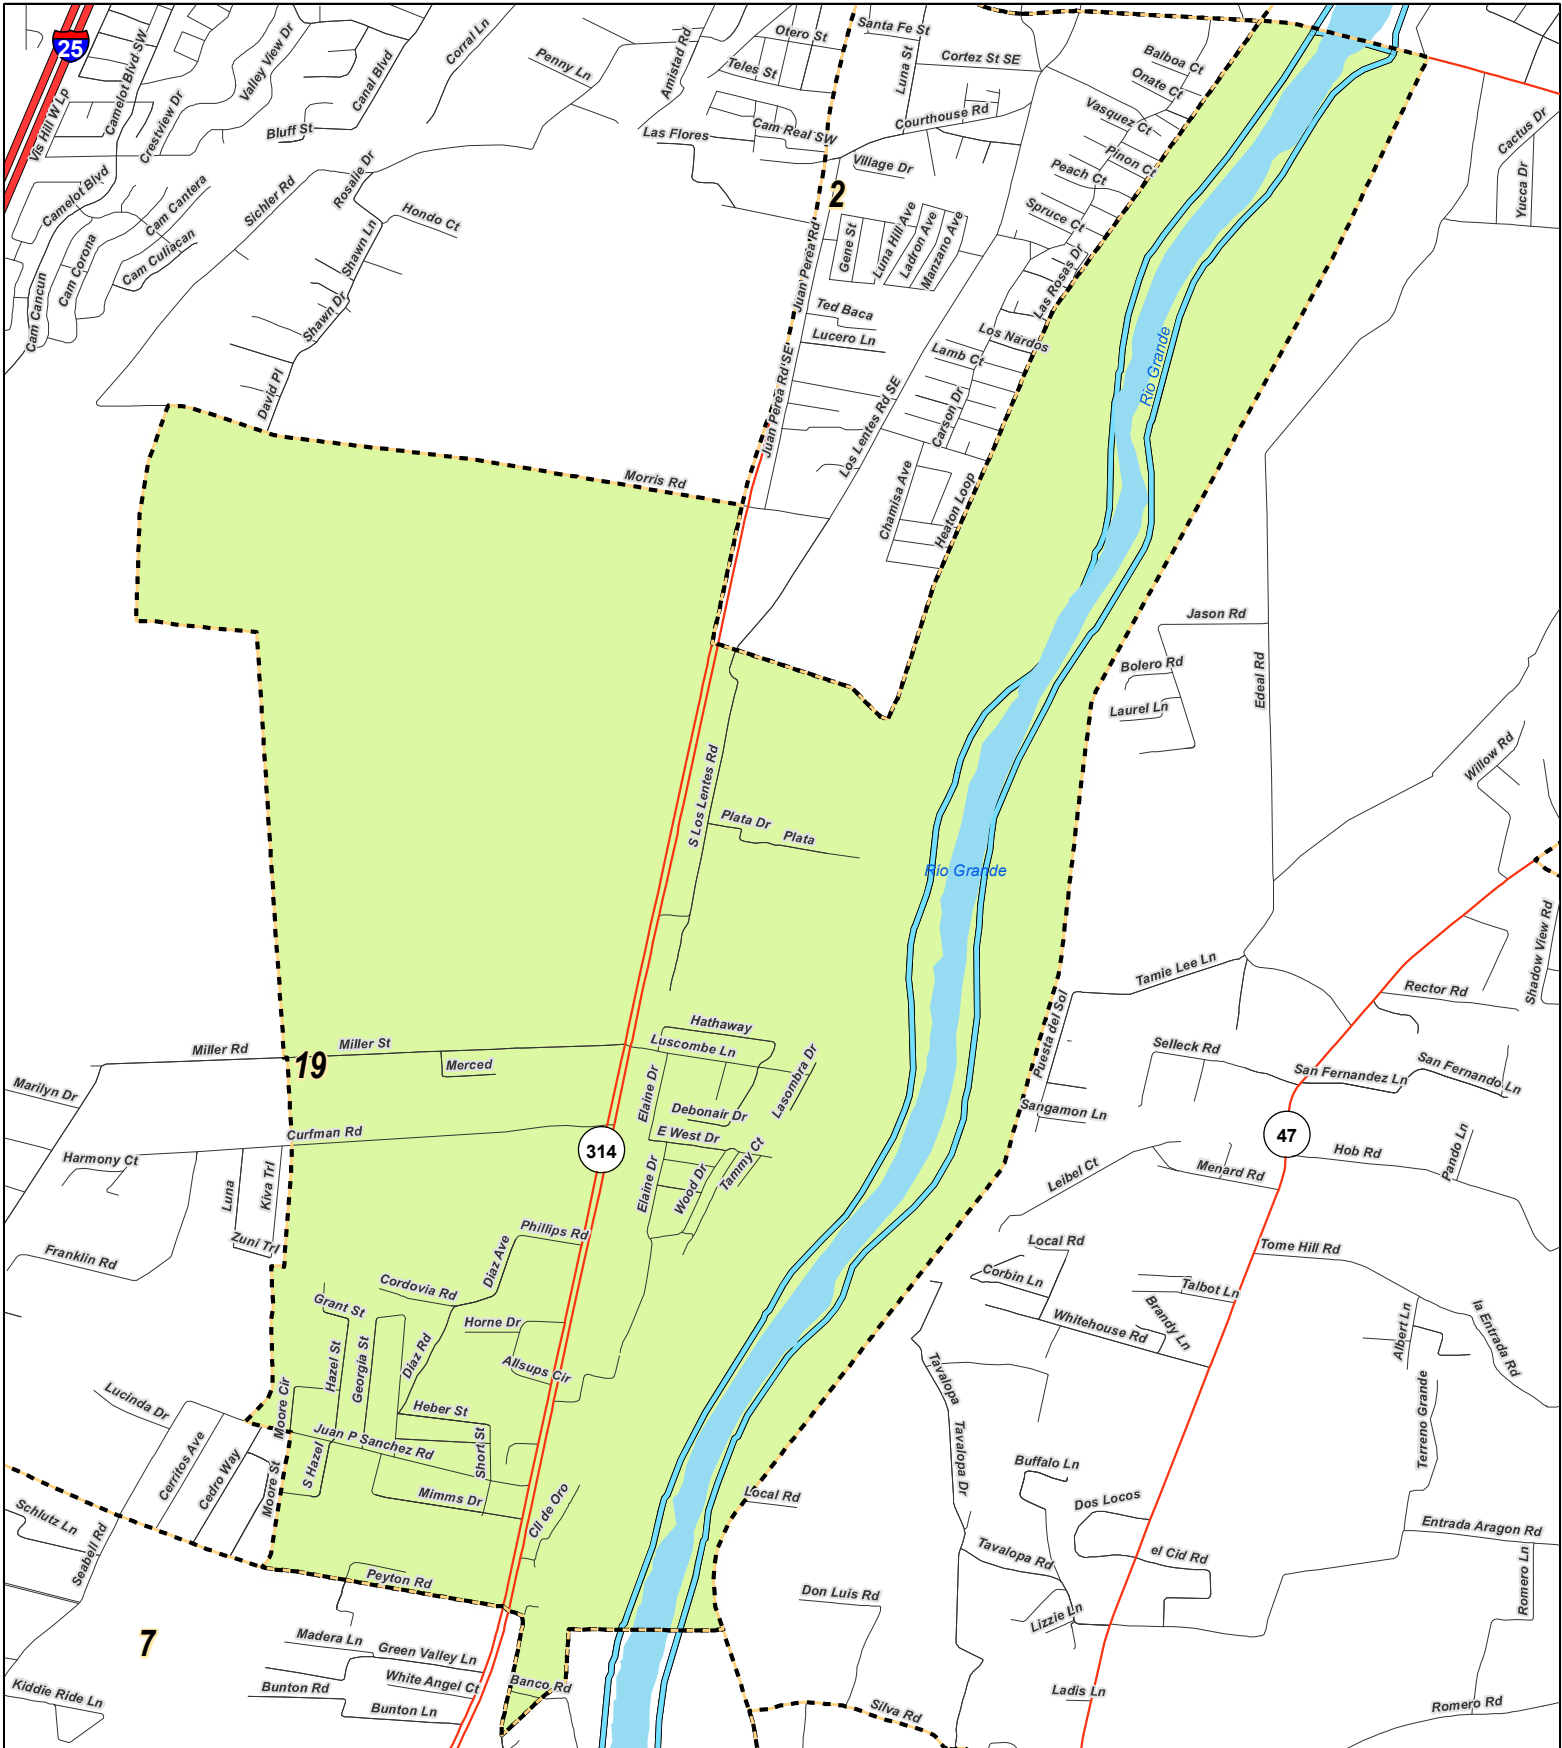

Valencia County

Precinct 19

LEGEND Created: May 13, 2011

Interstate	Railroad	Lakes / Ponds
US Highway	Powerline	Streams
State Highway	Pipeline	Rivers
Major Roads	Precincts	

Research & Polling, Inc. distributes this map assuming no liability for any errors, omissions, or inaccuracies in the information provided regardless of the cause in reliance upon any maps.