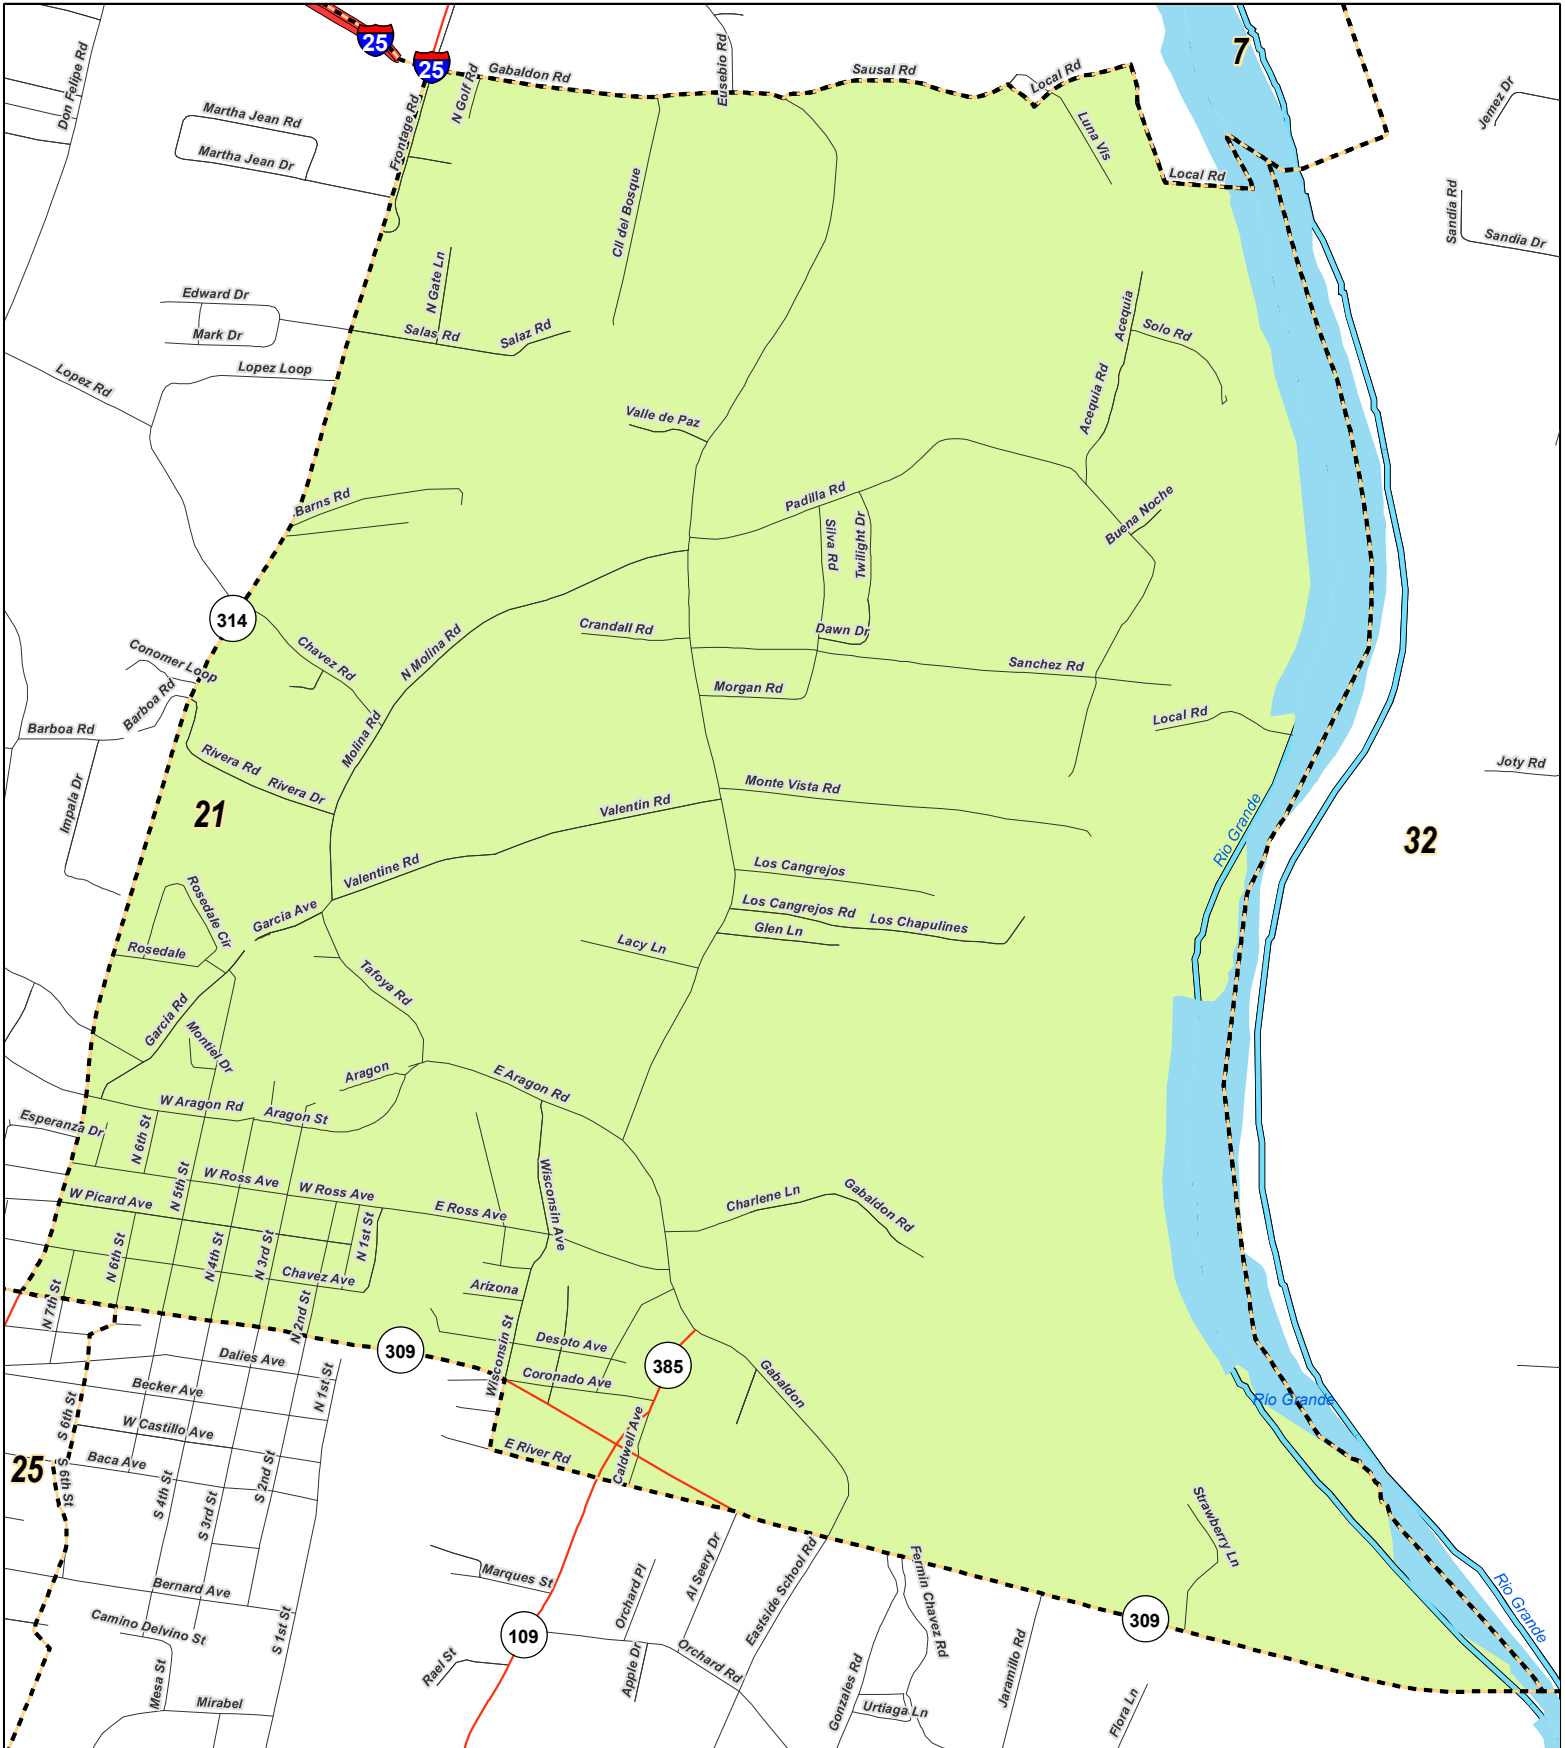

Valencia County

Precinct 21

0 0.5 1 Miles

RESEARCH & POLLING INC.

LEGEND Created: May 13, 2011

Interstate	Railroad	Lakes / Ponds
US Highway	Powerline	Streams
State Highway	Pipeline	Rivers
Major Roads	Precincts	

Research & Polling, Inc. distributes this map assuming no liability for any errors, omissions, or inaccuracies in the information provided regardless of the cause in reliance upon any maps.