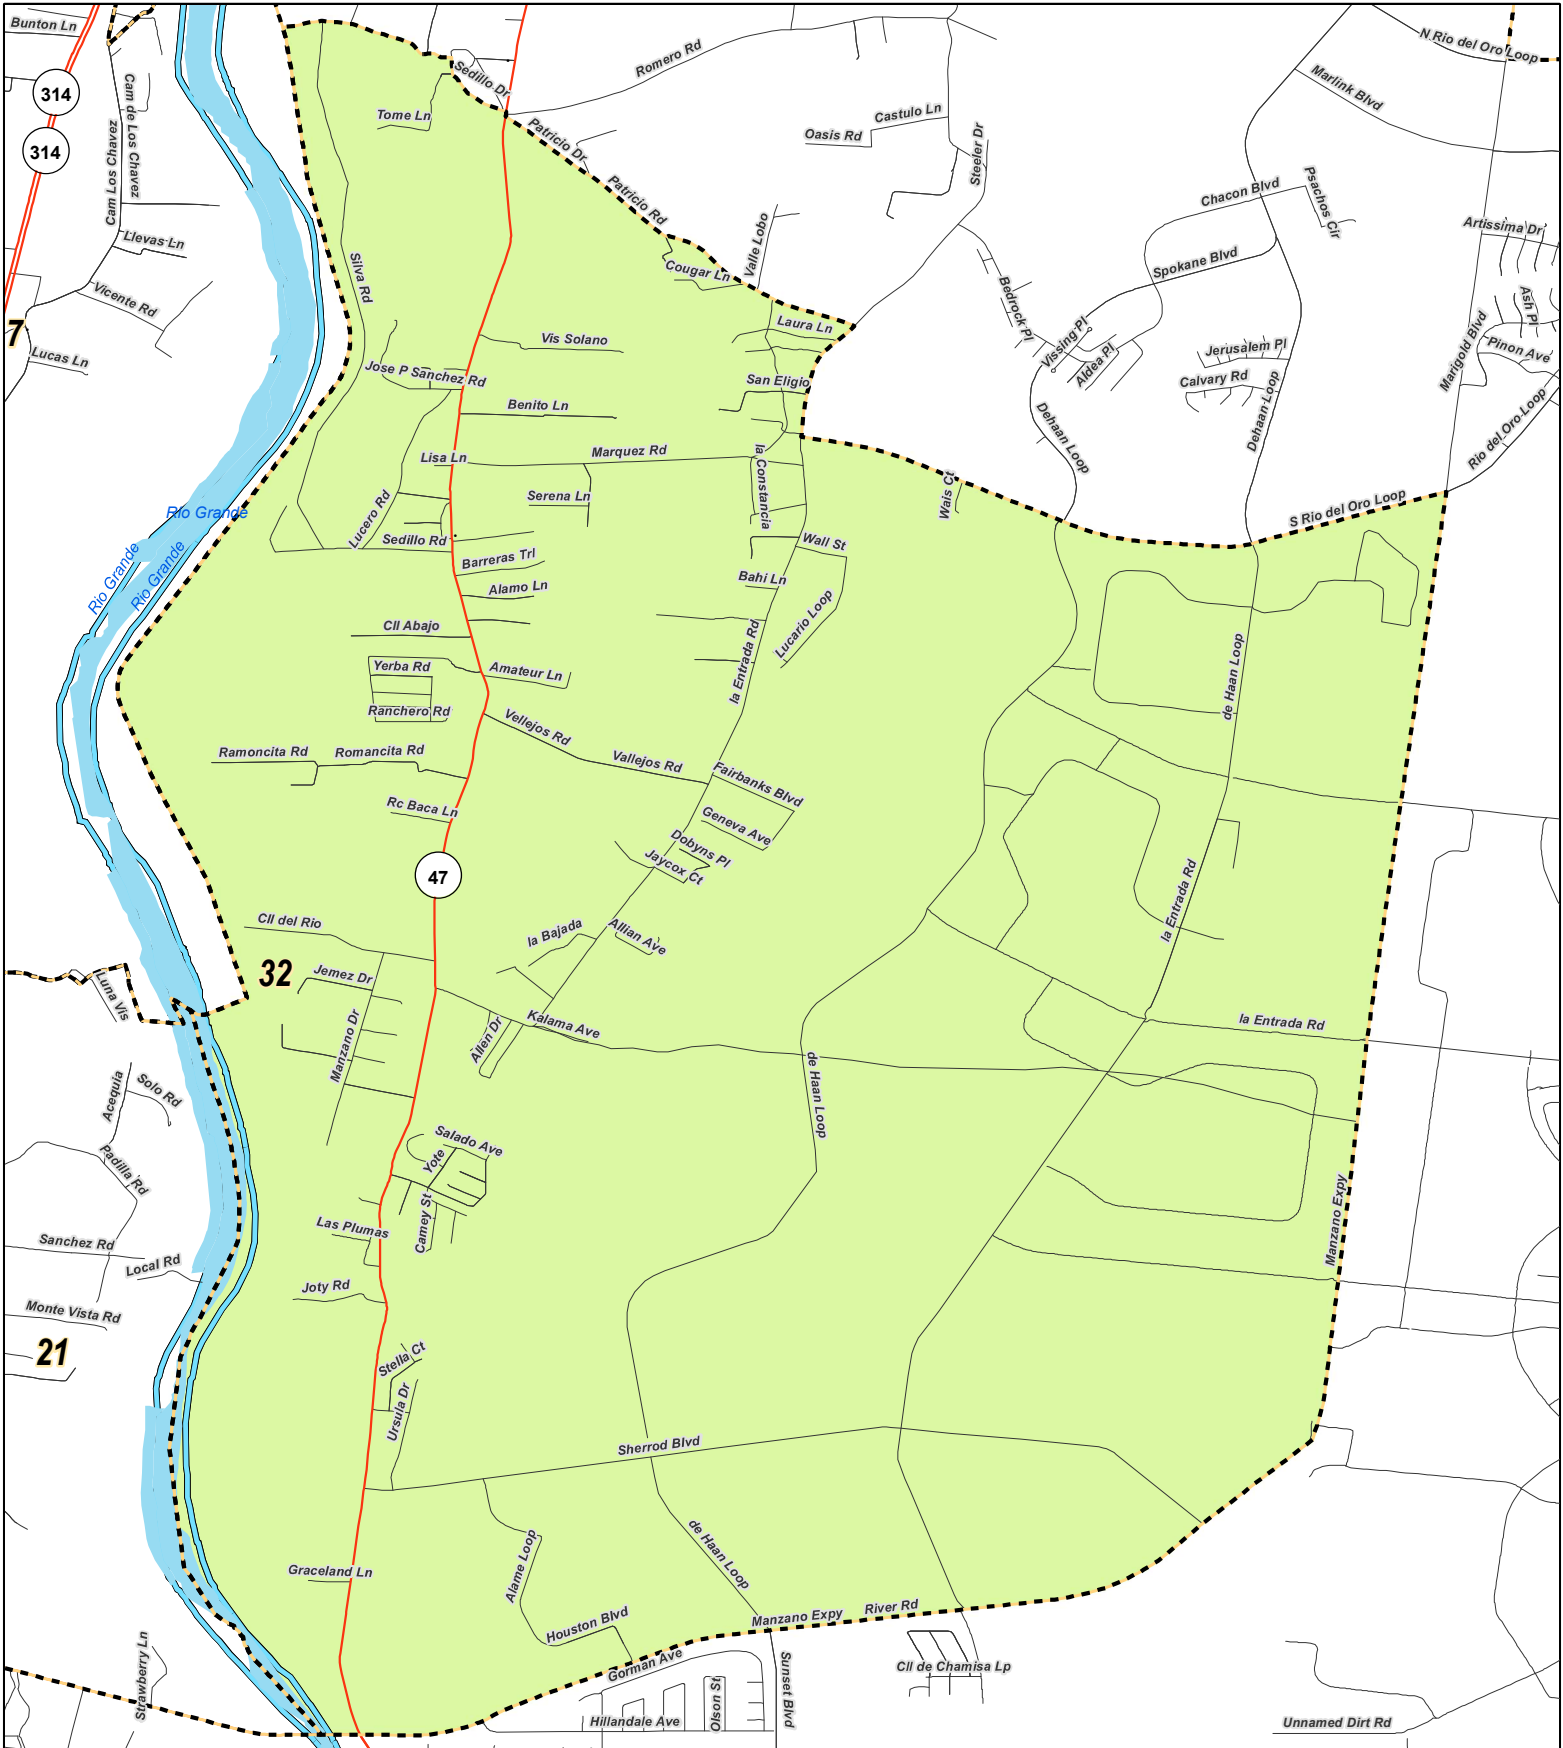

Valencia County

Precinct 32

LEGEND Created: May 13, 2011

Interstate	Railroad	Lakes / Ponds
US Highway	Powerline	Streams
State Highway	Pipeline	Rivers
Major Roads	Precincts	

Research & Polling, Inc. distributes this map assuming no liability for any errors, omissions, or inaccuracies in the information provided regardless of the cause in reliance upon any maps.